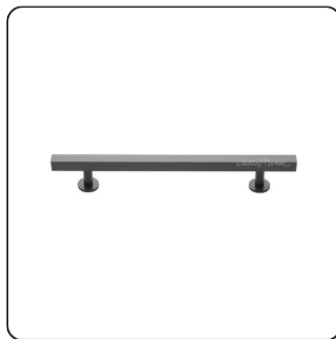

Urban

Adria

Bauhaus

Apollo

Wide Urban

Oval

Wire

Sash